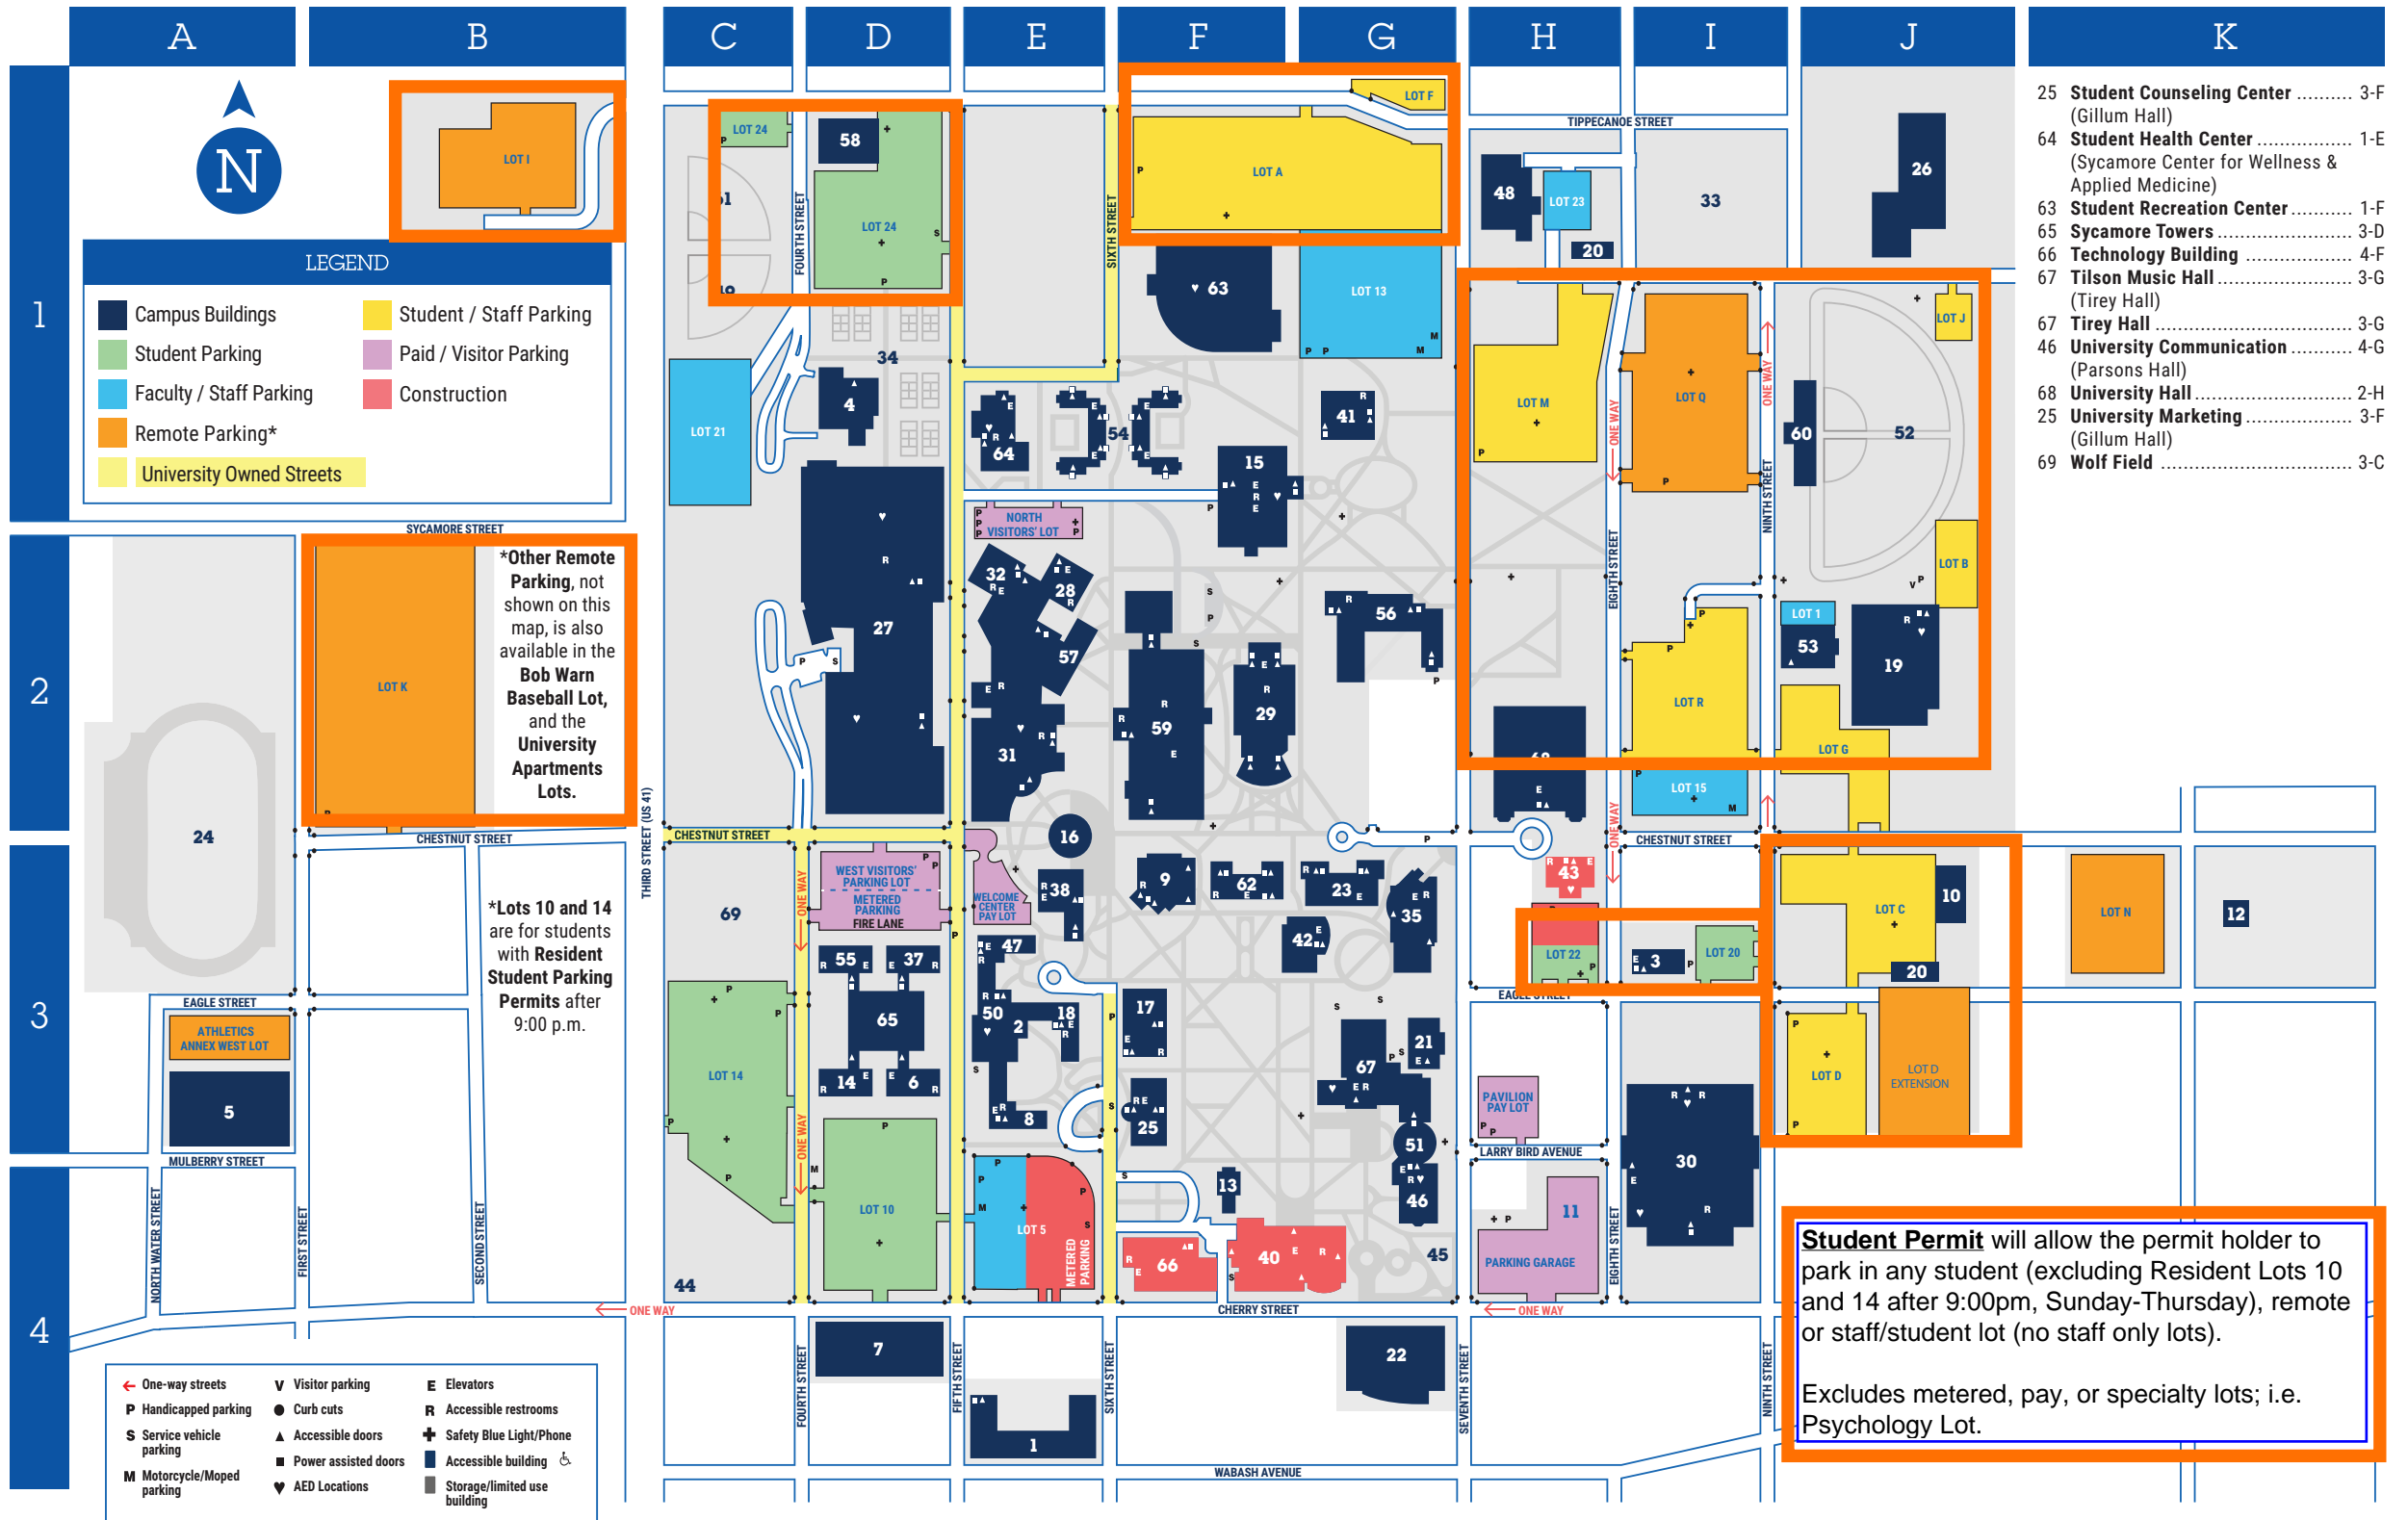

INDIANA STATE UNIVERSITY MAIN CAMPUS

INDIANASTATE.EDU/MAP

BUILDING LIST

1	500 Wabash	4-E
2	Parking Services	3-E
38	Admissions (John W. Moore Welcome Center)	3-E
3	African American Cultural Center	3-I
27	Arena (Health and Human Services Building)	2-D
4	Art Annex	1-D
5	Athletics Annex West	3-A
66	Bailey College of Engineering & Technology (Technology Building)	4-F
68	Bayh College of Education (University Hall)	2-H
6	Blumberg Hall	3-D
7	Bookstore (Barnes & Noble Booksellers)	4-D
8	Burford Hall	3-E
9	Career Center	3-F
42	Center for Student Success (Normal Hall)	3-G
10	Central Chilled Water Plant	3-J
11	Cherry Street Parking Garage	4-H
43	Chestnut Building (Stalker Hall)	3-H
62	College of Arts & Sciences (Stalker Hall)	3-F
27	College of Health & Human Services (Health & Human Services Building)	2-D
31	Commons (Hulman Memorial Student Union)	2-E
12	Community Garden	3-K
13	Condit House	4-F
14	Cromwell Hall	3-D
15	Cunningham Memorial Library	1-F
31	Dede Activity Center (Hulman Memorial Student Union)	2-E
16	Dede Plaza	2-E
17	Dreiser Hall	3-F
34	Duane Klueh Tennis Complex	1-D
18	Erickson Hall	3-E
19	Facilities Management & Purchasing	2-J
20	Facilities Management (Storage Buildings)	1-H, 2-J, 3-J
21	Fairbanks Hall	3-G
22	Federal Hall	4-G
67	Financial Aid (Tirey Hall)	3-G
23	Fine Arts Building	3-G
7	Foundation, Indiana State University	4-D
24	Gibson Track & Field	2-A
25	Gillum Hall	3-F
25	Global Engagement (Jones Hall)	2-E
25	Graduate Studies (John W. Moore Welcome Center)	3-E
26	Grounds Maintenance Building	1-J
27	Health & Human Services Building	2-D
28	Hines Hall	2-E
29	Holmstedt Hall	2-F
47	Honors College (Pickerl Hall)	3-E
30	Hulman Center	3-I
31	Hulman Memorial Student Union	2-E
29	IU School of Medicine—Terre Haute (Holmstedt Hall)	2-F
40	John T. Myers Technology Center	4-F
38	John W. Moore Welcome Center	3-E
33	Jones Hall	2-E
34	Kennedy Field	1-I
37	Landini Center for Performing & Fine Arts	3-G
39	Mills Hall	3-D
40	Multimedia Services	2-F
42	Normal Hall	3-G
44	Oakley Place	4-C
45	Oakley Plaza	4-G
25	Office of Information Technology (Gillum Hall)	3-F
46	Parsons Hall	4-G
47	Pickerl Hall	3-E
48	Power Plant	1-H
49	Price Field	1-C
50	Public Safety (University Police)	3-E
51	Rankin Hall	3-G
52	Recreation East	1-J
53	Recycle Center	2-J
54	Reeve Hall	1-F
18	Residential Life (Erickson Hall)	3-E
55	Rhoads Hall	3-D
56	Root Hall	2-G
57	Sandison Hall	2-E
58	Satellite Chilled Water Plant	1-D
41	Seventh Street Theater	1-G
59	Science Building	2-F
22	Scott College of Business (Federal Hall)	4-G
60	Simmons Student Activity Center	1-J
61	St. John Softball Complex	1-C
62	Stalker Hall	3-F
25	Student Counseling Center (Gillum Hall)	3-F
64	Student Health Center (Sycamore Center for Wellness & Applied Medicine)	1-E
63	Student Recreation Center	1-F
65	Sycamore Towers	3-D
66	Technology Building	4-F
67	Tilson Music Hall (Tirey Hall)	3-G
67	Tirey Hall	3-G
46	University Communication (Parsons Hall)	4-G
68	University Hall	2-H
25	University Marketing (Gillum Hall)	3-F
69	Wolf Field	3-C